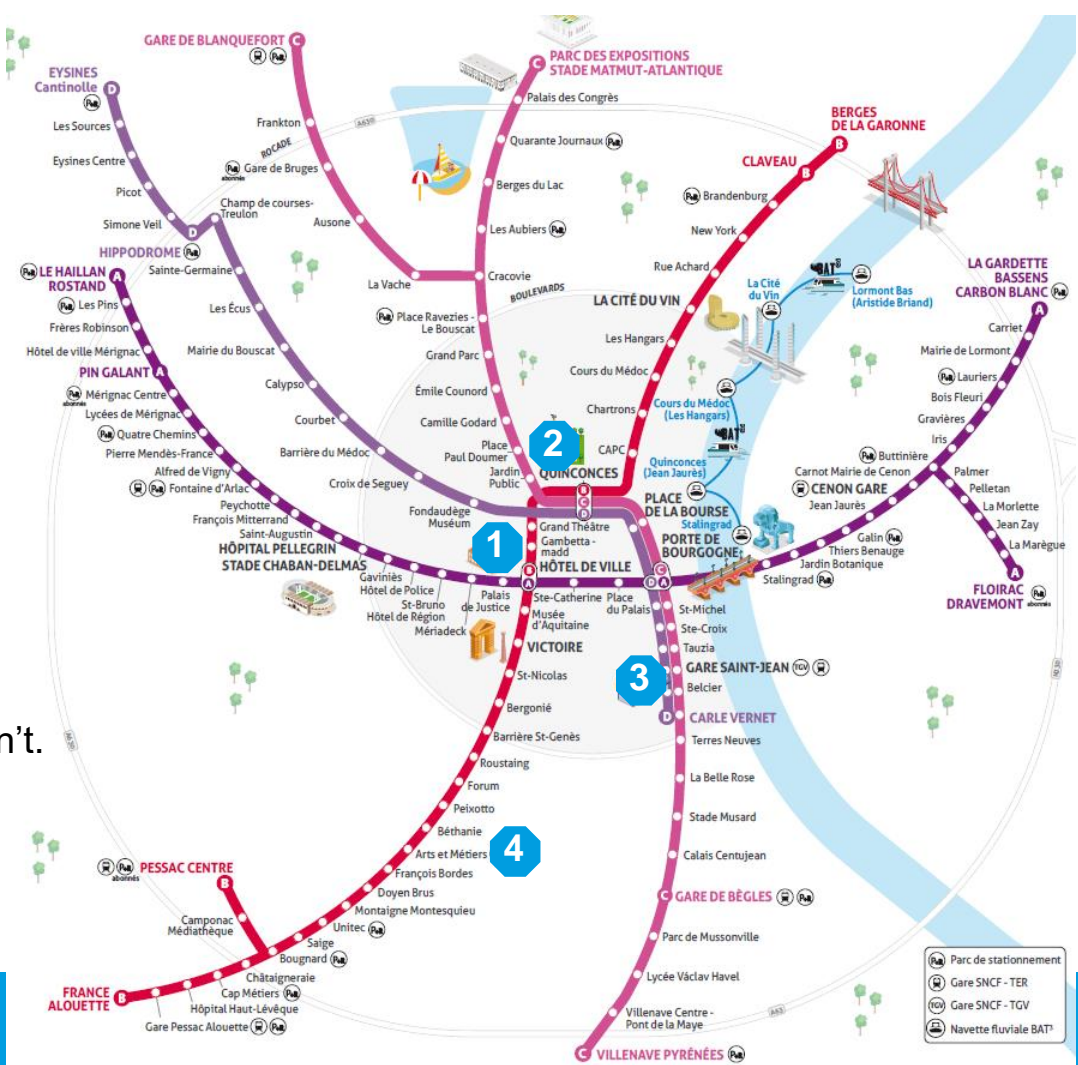

tickets for public transport ?

Ou acheter vos titres de transport ?

- 1 – Espace Gambetta
- 2 – Espace Quinconces
- 3 – Espace Saint Jean
- 4 – Espace Arts et Métiers

Do not forget to stamp it in the tram or bus . Each time you get in

IMPORTANT : Composter vos billets

Be aware : you might have a huge fee if you don't.

Les amendes sont « salées »